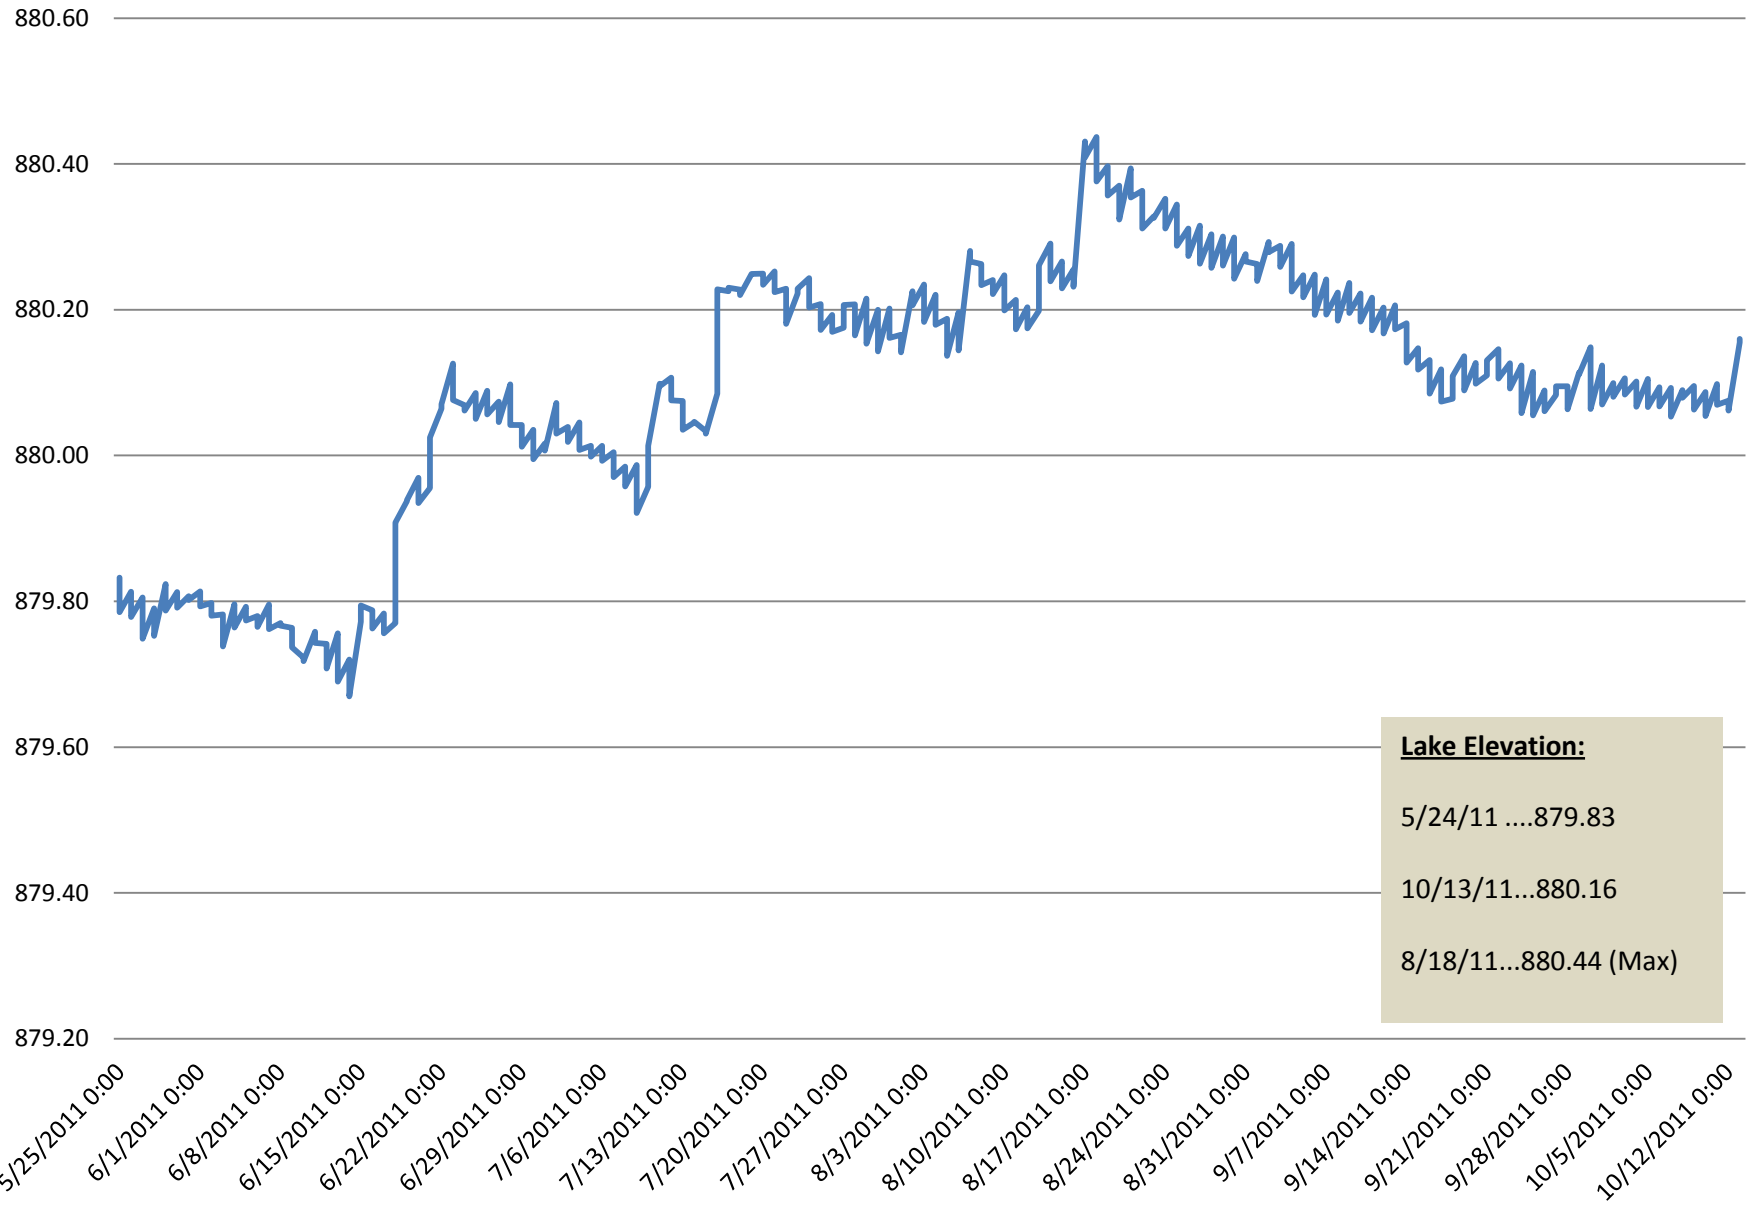

Bass Lake Water Levels-2011

Lake Elevation:
5/24/11879.83
10/13/11...880.16
8/18/11...880.44 (Max)